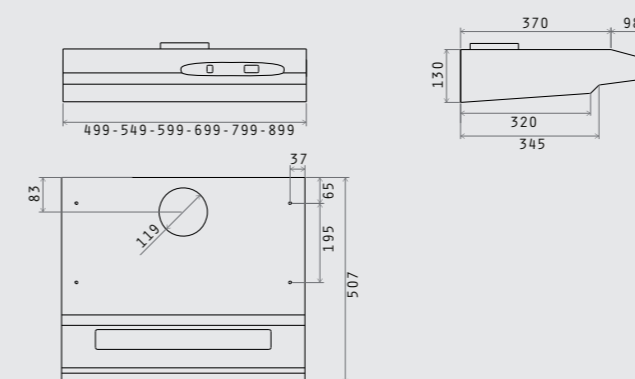

Dimensioni taglio top: 842x100 mm
Cutting dimensions: 842x100 mm

bubble

concorde