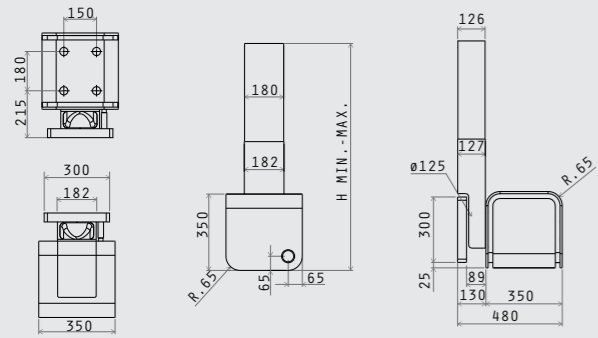

35cc (aspirante parete *wall ducting out*)

35cc (back aspiration)

35cc island (aspirante *ducting out*)

35cc island

70cc (aspirante parete *wall ducting out*)

70cc (back aspiration)

70cc island (aspirante *ducting out*)

70cc island

adagio

Dimensioni taglio top: 842x100 mm  
 Cutting dimensions: 842x100 mm

belt

bubble

capitol

ciak

cloud nine