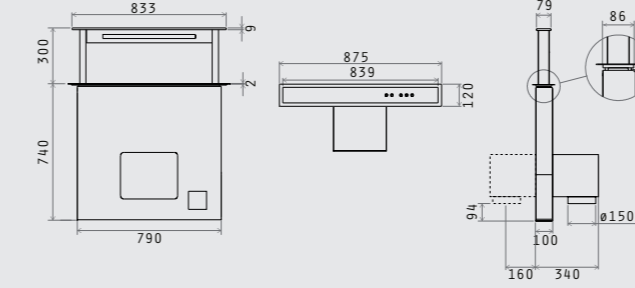

35cc (aspirante parete *wall ducting out*)

35cc (back aspiration)

35cc island (aspirante *ducting out*)

35cc island

70cc (aspirante parete *wall ducting out*)

70cc (back aspiration)

70cc island (aspirante *ducting out*)

70cc island

adagio

Dimensioni taglio top: 842x100 mm  
 Cutting dimensions: 842x100 mm

belt

bubble

capitol

ciak

cloud nine