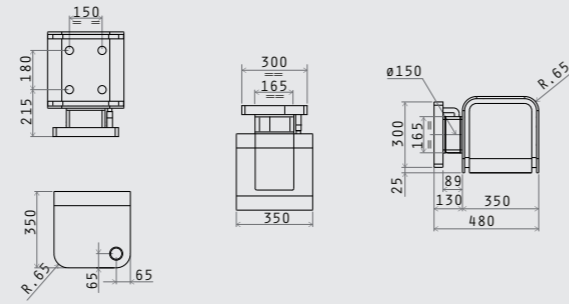

35cc (aspirante parete *wall ducting out*)

35cc (back aspiration)

35cc island (aspirante *ducting out*)

35cc island

70cc (aspirante parete *wall ducting out*)

70cc (back aspiration)

70cc island (aspirante *ducting out*)

70cc island

adagio

Dimensioni taglio top: 842x100 mm  
 Cutting dimensions: 842x100 mm

belt

bubble

capitol

ciak

cloud nine