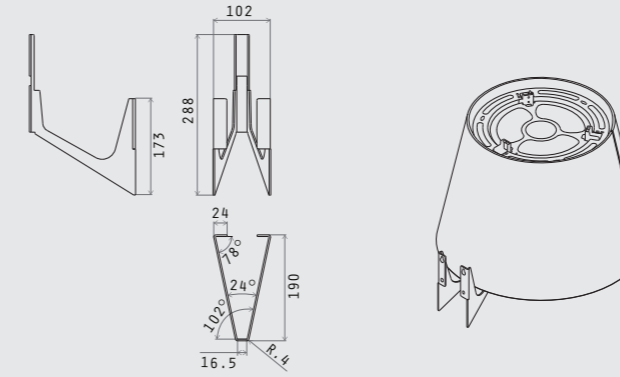

grace / platinum