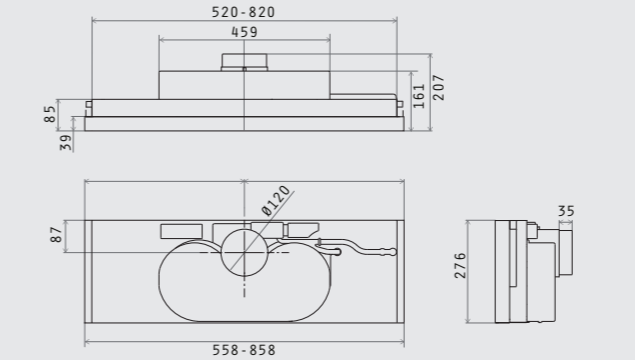

70cc island

adagio

Dimensioni taglio top: 842x100 mm  
 Cutting dimensions: 842x100 mm

belt

bubble

capitol

ciak

cloud nine