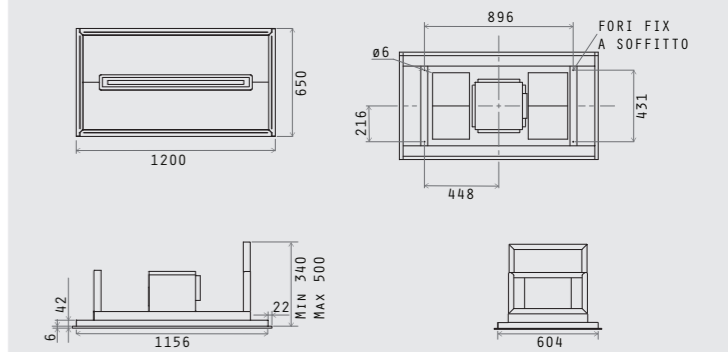

70cc island

adagio

Dimensioni taglio top: 842x100 mm  
 Cutting dimensions: 842x100 mm

belt

bubble

capitol

ciak

cloud nine