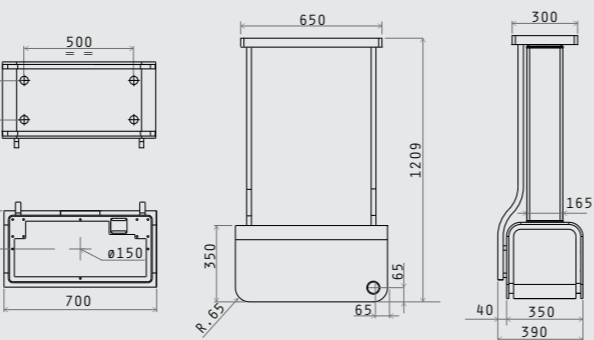

35cc (aspirante parete *wall ducting out*)

35cc (back aspiration)

35cc island (aspirante *ducting out*)

35cc island

70cc (aspirante parete *wall ducting out*)

70cc (back aspiration)

70cc island (aspirante *ducting out*)

70cc island

adagio

Dimensioni taglio top: 842x100 mm  
 Cutting dimensions: 842x100 mm

belt

bubble

capitol

ciak

cloud nine