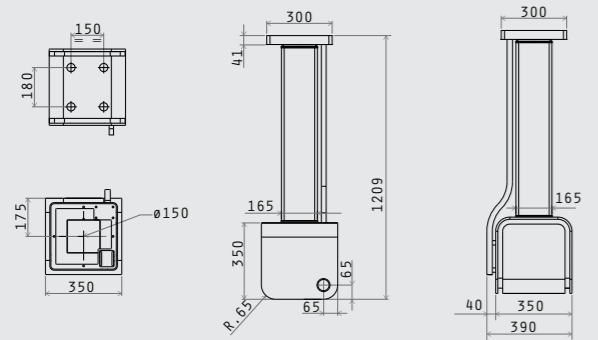

35cc (aspirante parete *wall ducting out*)

35cc (back aspiration)

35cc island (aspirante *ducting out*)

35cc island

70cc (aspirante parete *wall ducting out*)

70cc (back aspiration)

70cc island (aspirante *ducting out*)

70cc island

adagio

Dimensioni taglio top: 842x100 mm  
 Cutting dimensions: 842x100 mm

belt

bubble

capitol

ciak

cloud nine