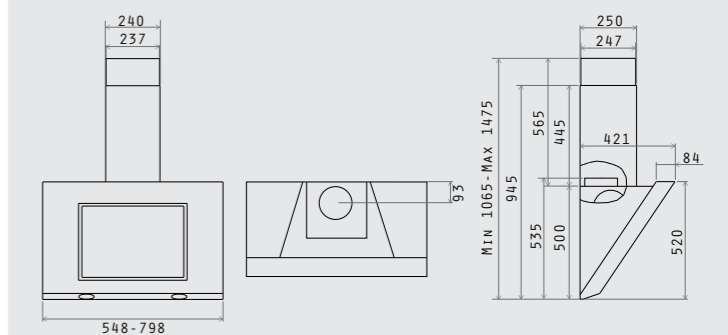

Dimensioni taglio top: 842x100 mm
Cutting dimensions: 842x100 mm

bubble

elektra