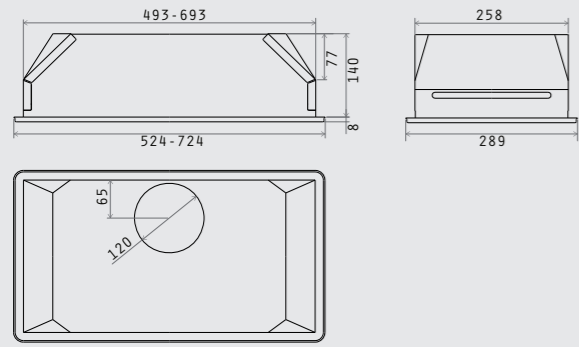

eliper

eliper

elibloc 9