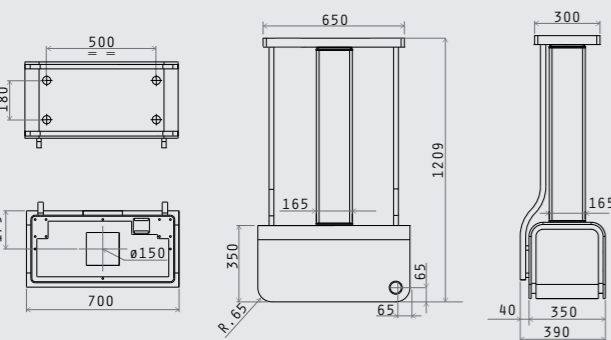

35cc (aspirante parete *wall ducting out*)

35cc (back aspiration)

35cc island (aspirante *ducting out*)

35cc island

70cc (aspirante parete *wall ducting out*)

70cc (back aspiration)

70cc island (aspirante *ducting out*)

70cc island

adagio

Dimensioni taglio top: 842x100 mm  
 Cutting dimensions: 842x100 mm

belt

bubble

capitol

ciak

cloud nine