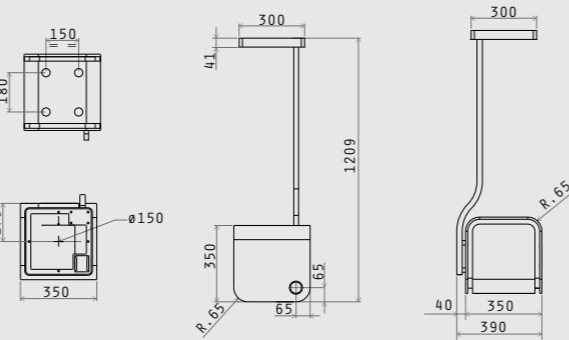

35cc (aspirante parete *wall ducting out*)

35cc (back aspiration)

35cc island (aspirante *ducting out*)

35cc island

70cc (aspirante parete *wall ducting out*)

70cc (back aspiration)

70cc island (aspirante *ducting out*)

70cc island

adagio

Dimensioni taglio top: 842x100 mm  
 Cutting dimensions: 842x100 mm

belt

bubble

capitol

ciak

cloud nine