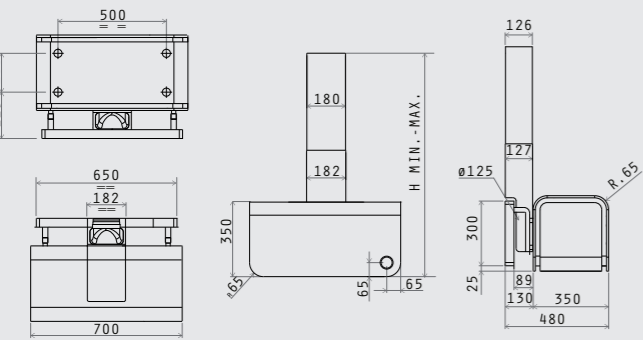

35cc (aspirante parete *wall ducting out*)

35cc (back aspiration)

35cc island (aspirante *ducting out*)

35cc island

70cc (aspirante parete *wall ducting out*)

70cc (back aspiration)

70cc island (aspirante *ducting out*)

70cc island

adagio

Dimensioni taglio top: 842x100 mm  
 Cutting dimensions: 842x100 mm

belt

bubble

capitol

ciak

cloud nine