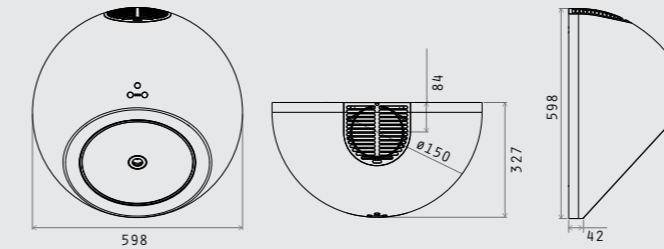

70cc island

adagio

Dimensioni taglio top: 842x100 mm  
 Cutting dimensions: 842x100 mm

belt

bubble

capitol

ciak

cloud nine