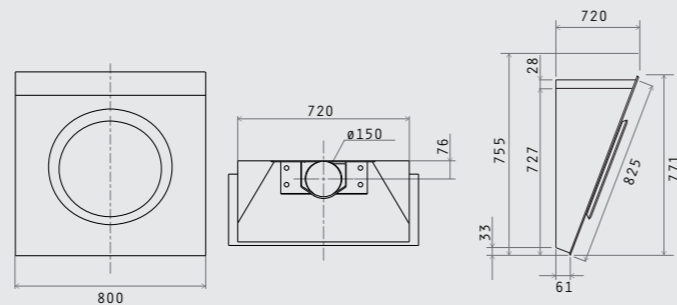

om special edition