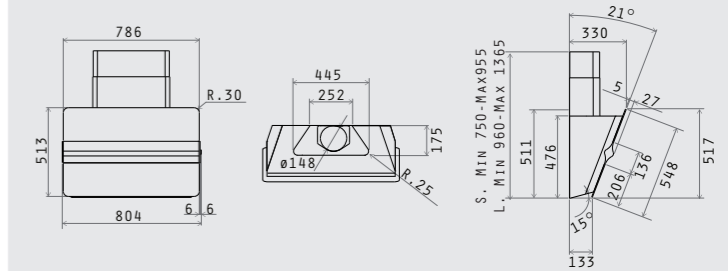

70cc island

adagio

Dimensioni taglio top: 842x100 mm  
 Cutting dimensions: 842x100 mm

belt

bubble

capitol

ciak

cloud nine