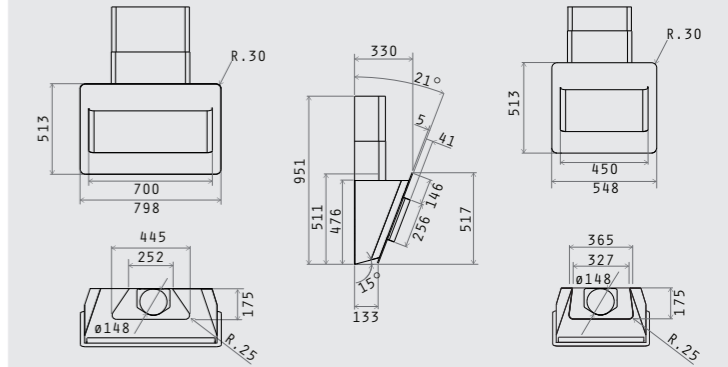

70cc island

adagio

Dimensioni taglio top: 842x100 mm  
 Cutting dimensions: 842x100 mm

belt

bubble

capitol

ciak

cloud nine