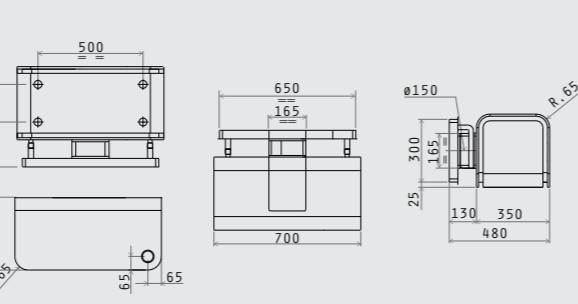

35cc (aspirante parete *wall ducting out*)

35cc (back aspiration)

35cc island (aspirante *ducting out*)

35cc island

70cc (aspirante parete *wall ducting out*)

70cc (back aspiration)

70cc island (aspirante *ducting out*)

70cc island

adagio

Dimensioni taglio top: 842x100 mm  
 Cutting dimensions: 842x100 mm

belt

bubble

capitol

ciak

cloud nine